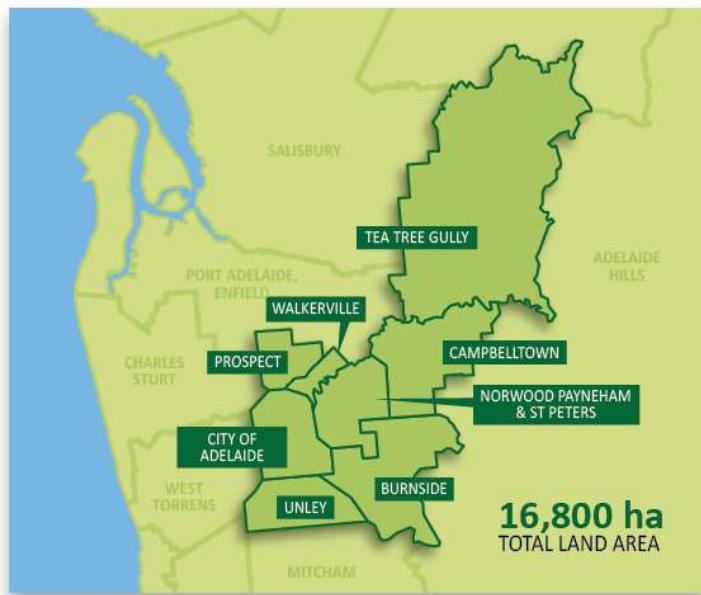

## RESILIENT EAST

Resilient East is about making sure Adelaide's eastern region remains a vibrant, desirable and productive place to live, work and visit, and that our businesses, communities and environments can respond positively to the challenges and opportunities presented by a changing climate.

## WHO WE ARE

We are a regional climate initiative between state and local governments in eastern Adelaide. Our partnership is between Campbelltown City Council, the Cities of Adelaide, Burnside, Norwood Payneham and St Peters, Prospect, Tea Tree Gully, Unley, the Town of Walkerville and the Government of South Australia.